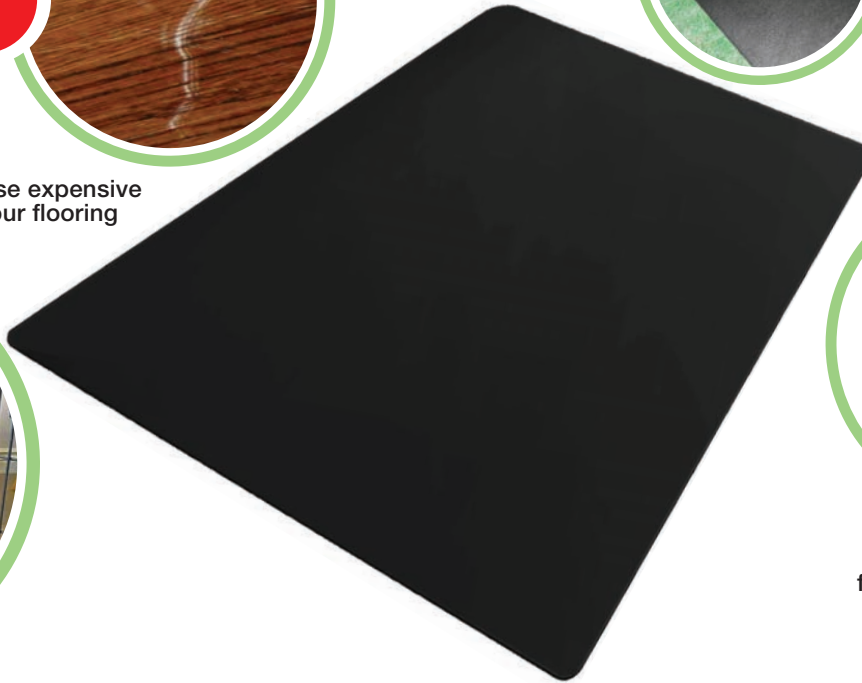

P-TEX mats have many uses, for every kind of pet – they're the practical product your customers didn't know they needed ... until now!

Dog Crate Floor Protection Mats

Dog crates are great to help your pet feel safe, secure and comfortable - and provide a secure area that a dog can go into for short periods of time - or use as a sleeping den.

However, metal crates can cause expensive damage to your flooring!
Wooden floors can get scratched and dented while carpet fibers can get worn and be subjected to rips and tears.

Crates can cause expensive damage to your flooring

Prevents damage to both hard floors and carpets

Unbeatable protection for your carpet or hard floor from the damage caused by dog crates and puppy training

Our XXL size mat has an integral hinge to allow folding for easy portability and storage when not in use.

P-TEX Floor Protection Mats create a protective barrier between the crate and your flooring.

Highly durable and easy to clean or move around, a Dog Crate Floor Protection Mat will protect your hard floors and carpets from the day-to-day wear a dog crate can cause.