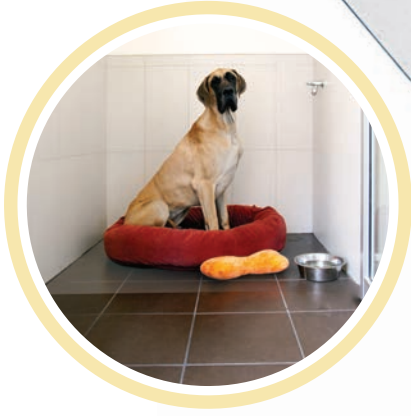

Prevent expensive damage and look after your dog and your home with a P-TEX Dog Crate Floor Protection Mat.

Pet Station Mats

FS Bio Anti-Microbial technology

Clear and discreet

Gripper back for carpet

Protects against odors