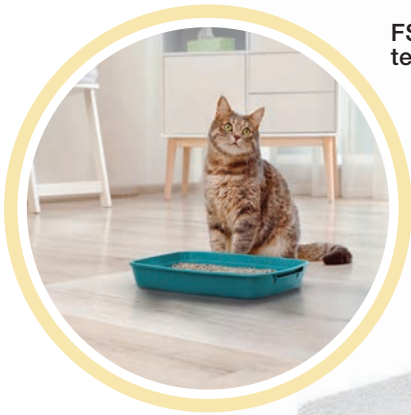

Pet Station Mats

FS Bio Anti-Microbial technology