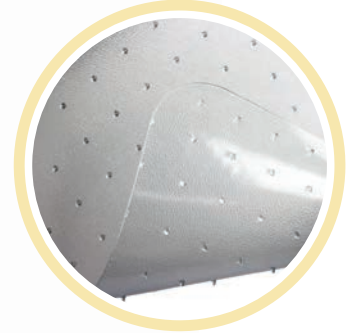

Clear and discreet

Gripper back for carpet