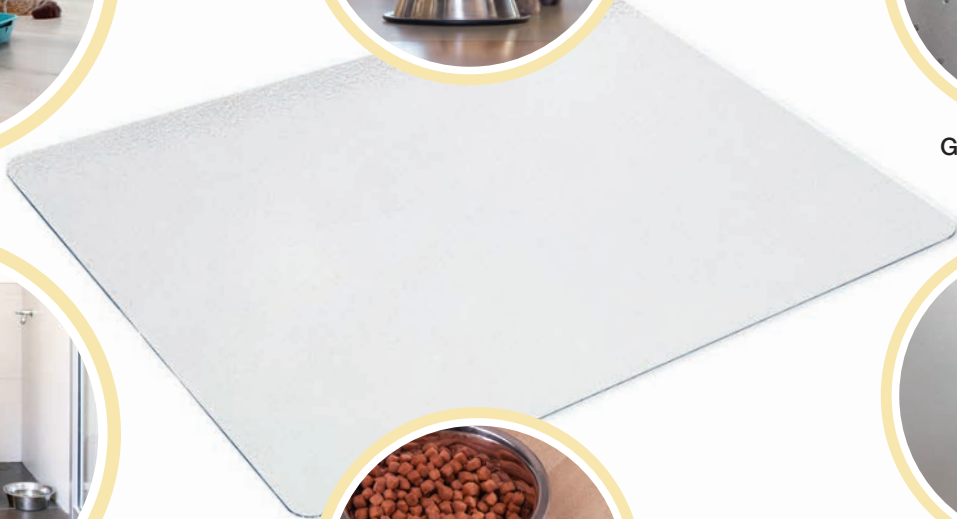

Prevent expensive damage and look after your dog and your home with a P-TEX Dog Crate Floor Protection Mat.

Pet Station Mats

FS Bio Anti-Microbial technology

Clear and discreet

Gripper back for carpet

Protects against odors